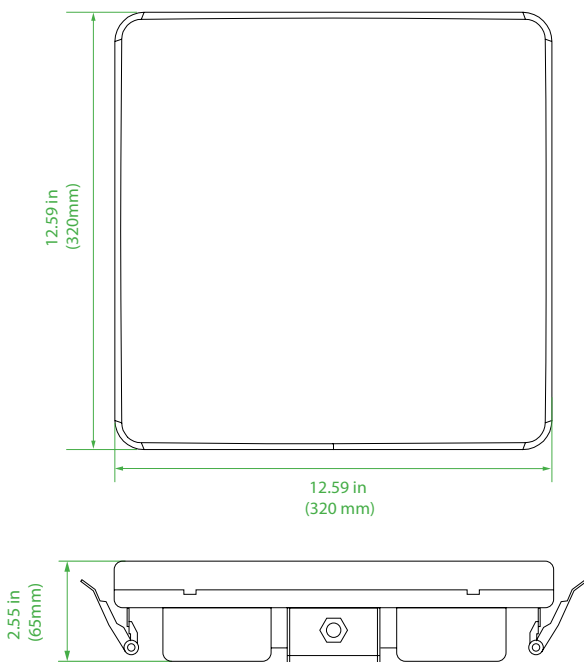

USLC Series

Ultra Slim LED Ceiling Light 20Watt 2.000Lumens

Ceiling fixtures suitable for various interior applications such as accommodation, passengers area, corridor workshop, stairways etc. Can be installed surface- or recessed. Standard supplied with dimmable driver and 3hours battery powered emergency circuit.

Dimensions

Technical Information

Material:	Polyamide (PA) and polycarbonate cover
Finish:	White
Lens:	180°
IP Rating:	IP66
Light Source:	20Watt 100Lumens per Watt 3000K Warm White CRI > 85
Power Source:	85-265Vac 50~60Hz
Ambient Temperature:	Operating temperature -20°C ~ +45°
Cable:	
Mounting:	Surface – Fixed aluminium bracket Recessed – Heavy spring clips for ceilings max. 35mm
Fixture weight:	3.74 lbs (1,7kg)