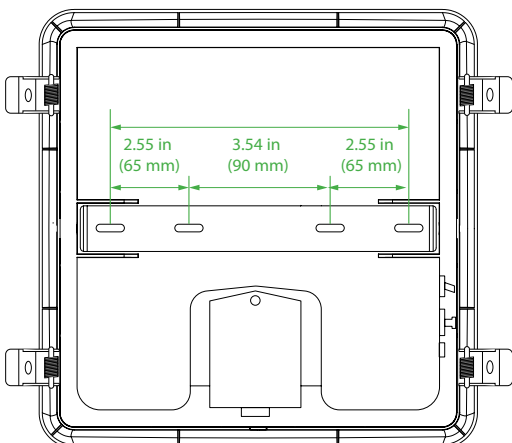

USLC Series

Ultra Slim LED Ceiling Light 20Watt 2.000Lumens

Ceiling fixtures suitable for various interior applications such as accommodation, passengers area, corridor workshop, stairways etc. Can be installed surface- or recessed. Standard supplied with dimmable driver and 3hours battery powered emergency circuit.

Dimensions

Technical Information

Material:	Polyamide (PA) and polycarbonate cover
Finish:	White
Lens:	180°
IP Rating:	IP66
Light Source:	20Watt 100Lumens per Watt 3000K Warm White CRI > 85
Power Source:	85-265Vac 50~60Hz
Ambient Temperature:	Operating temperature -20°C ~ +45°
Cable:	
Mounting:	Surface – Fixed aluminium bracket Recessed – Heavy spring clips for ceilings max. 35mm
Fixture weight:	3.74 lbs (1,7kg)