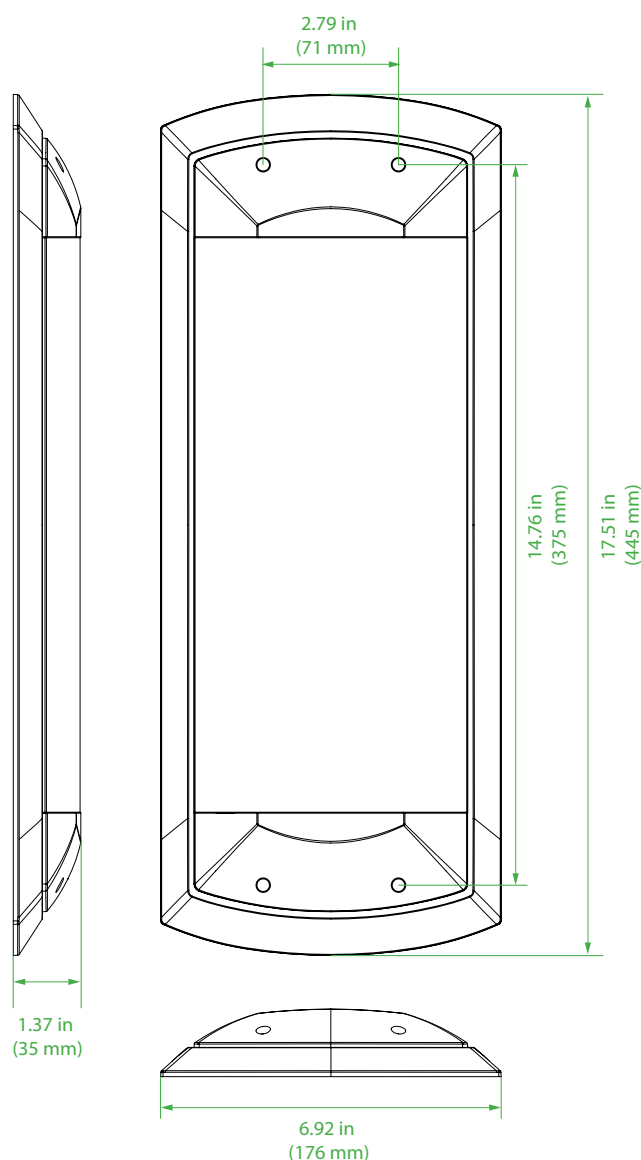

MPFL Series

Multi-Purpose LED Utility Light 18Watt 2.250Lumens

Multi-purpose LED utility lights available for various interior technical applications such as cabins, corridors, stairs, stores, galley/pantry, mess room, workshops, bridge, engine room etc.

Dimensions

Technical Information

Material:	Polyamide (PA), aluminium and polycarbonate cover
Lens:	160°
IP Rating:	IP55
Light Source:	18Watt 140Lumens per Watt 3900K Natural White (additional RED available) 3000K Warm White and 5500K Cool White available on request CRI > 85
Power Source:	85-265Vac 50~60Hz (10-30Vdc optional)
Ambient Temperature:	Operating temperature -20°C ~ +50°
Cable:	3mtr 3 x 1mm halogen free cable
Mounting:	Surface- or recessed mount - 4 x M2 screw entries
Fixture weight:	2.86 lbs (1,3 kg)